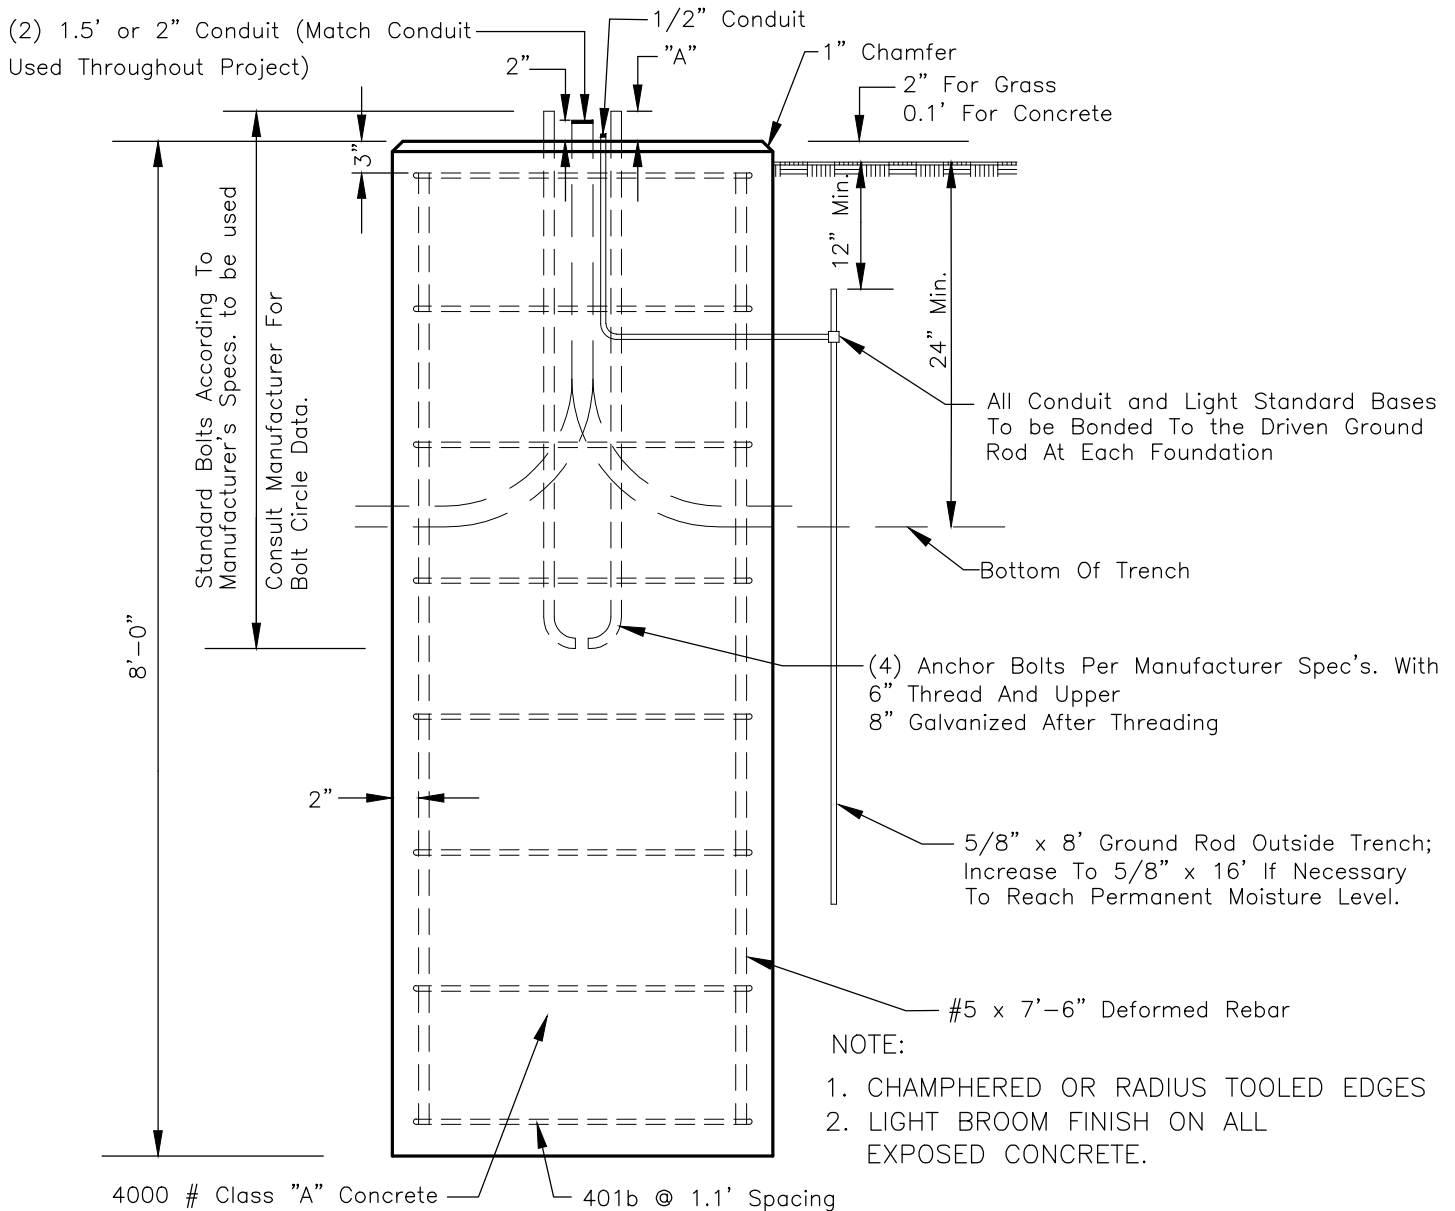

# 3' X 8' LIGHT FOUNDATION

DETAIL OF LIGHT STANDARD FOUNDATION

No Scale