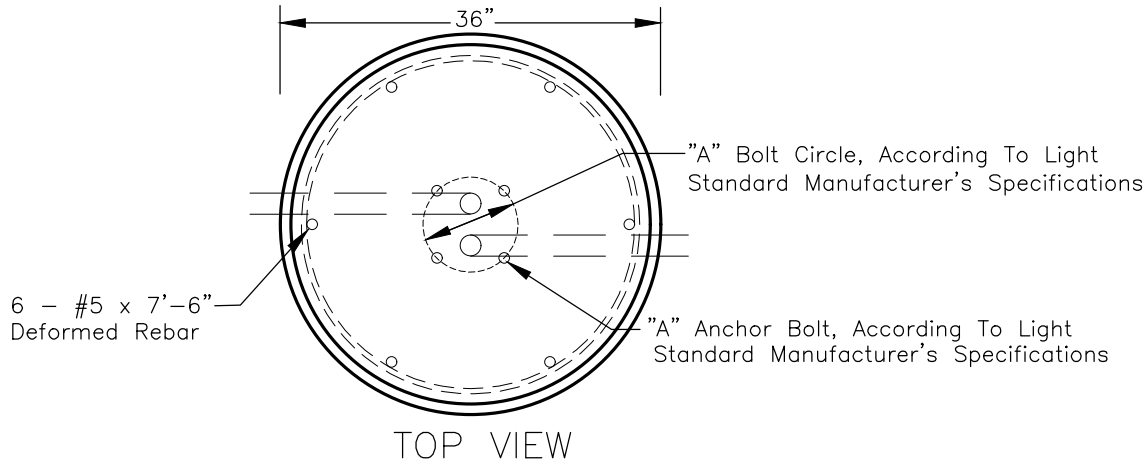

# 3' X 8' LIGHT FOUNDATION

DETAIL OF LIGHT STANDARD FOUNDATION

No Scale