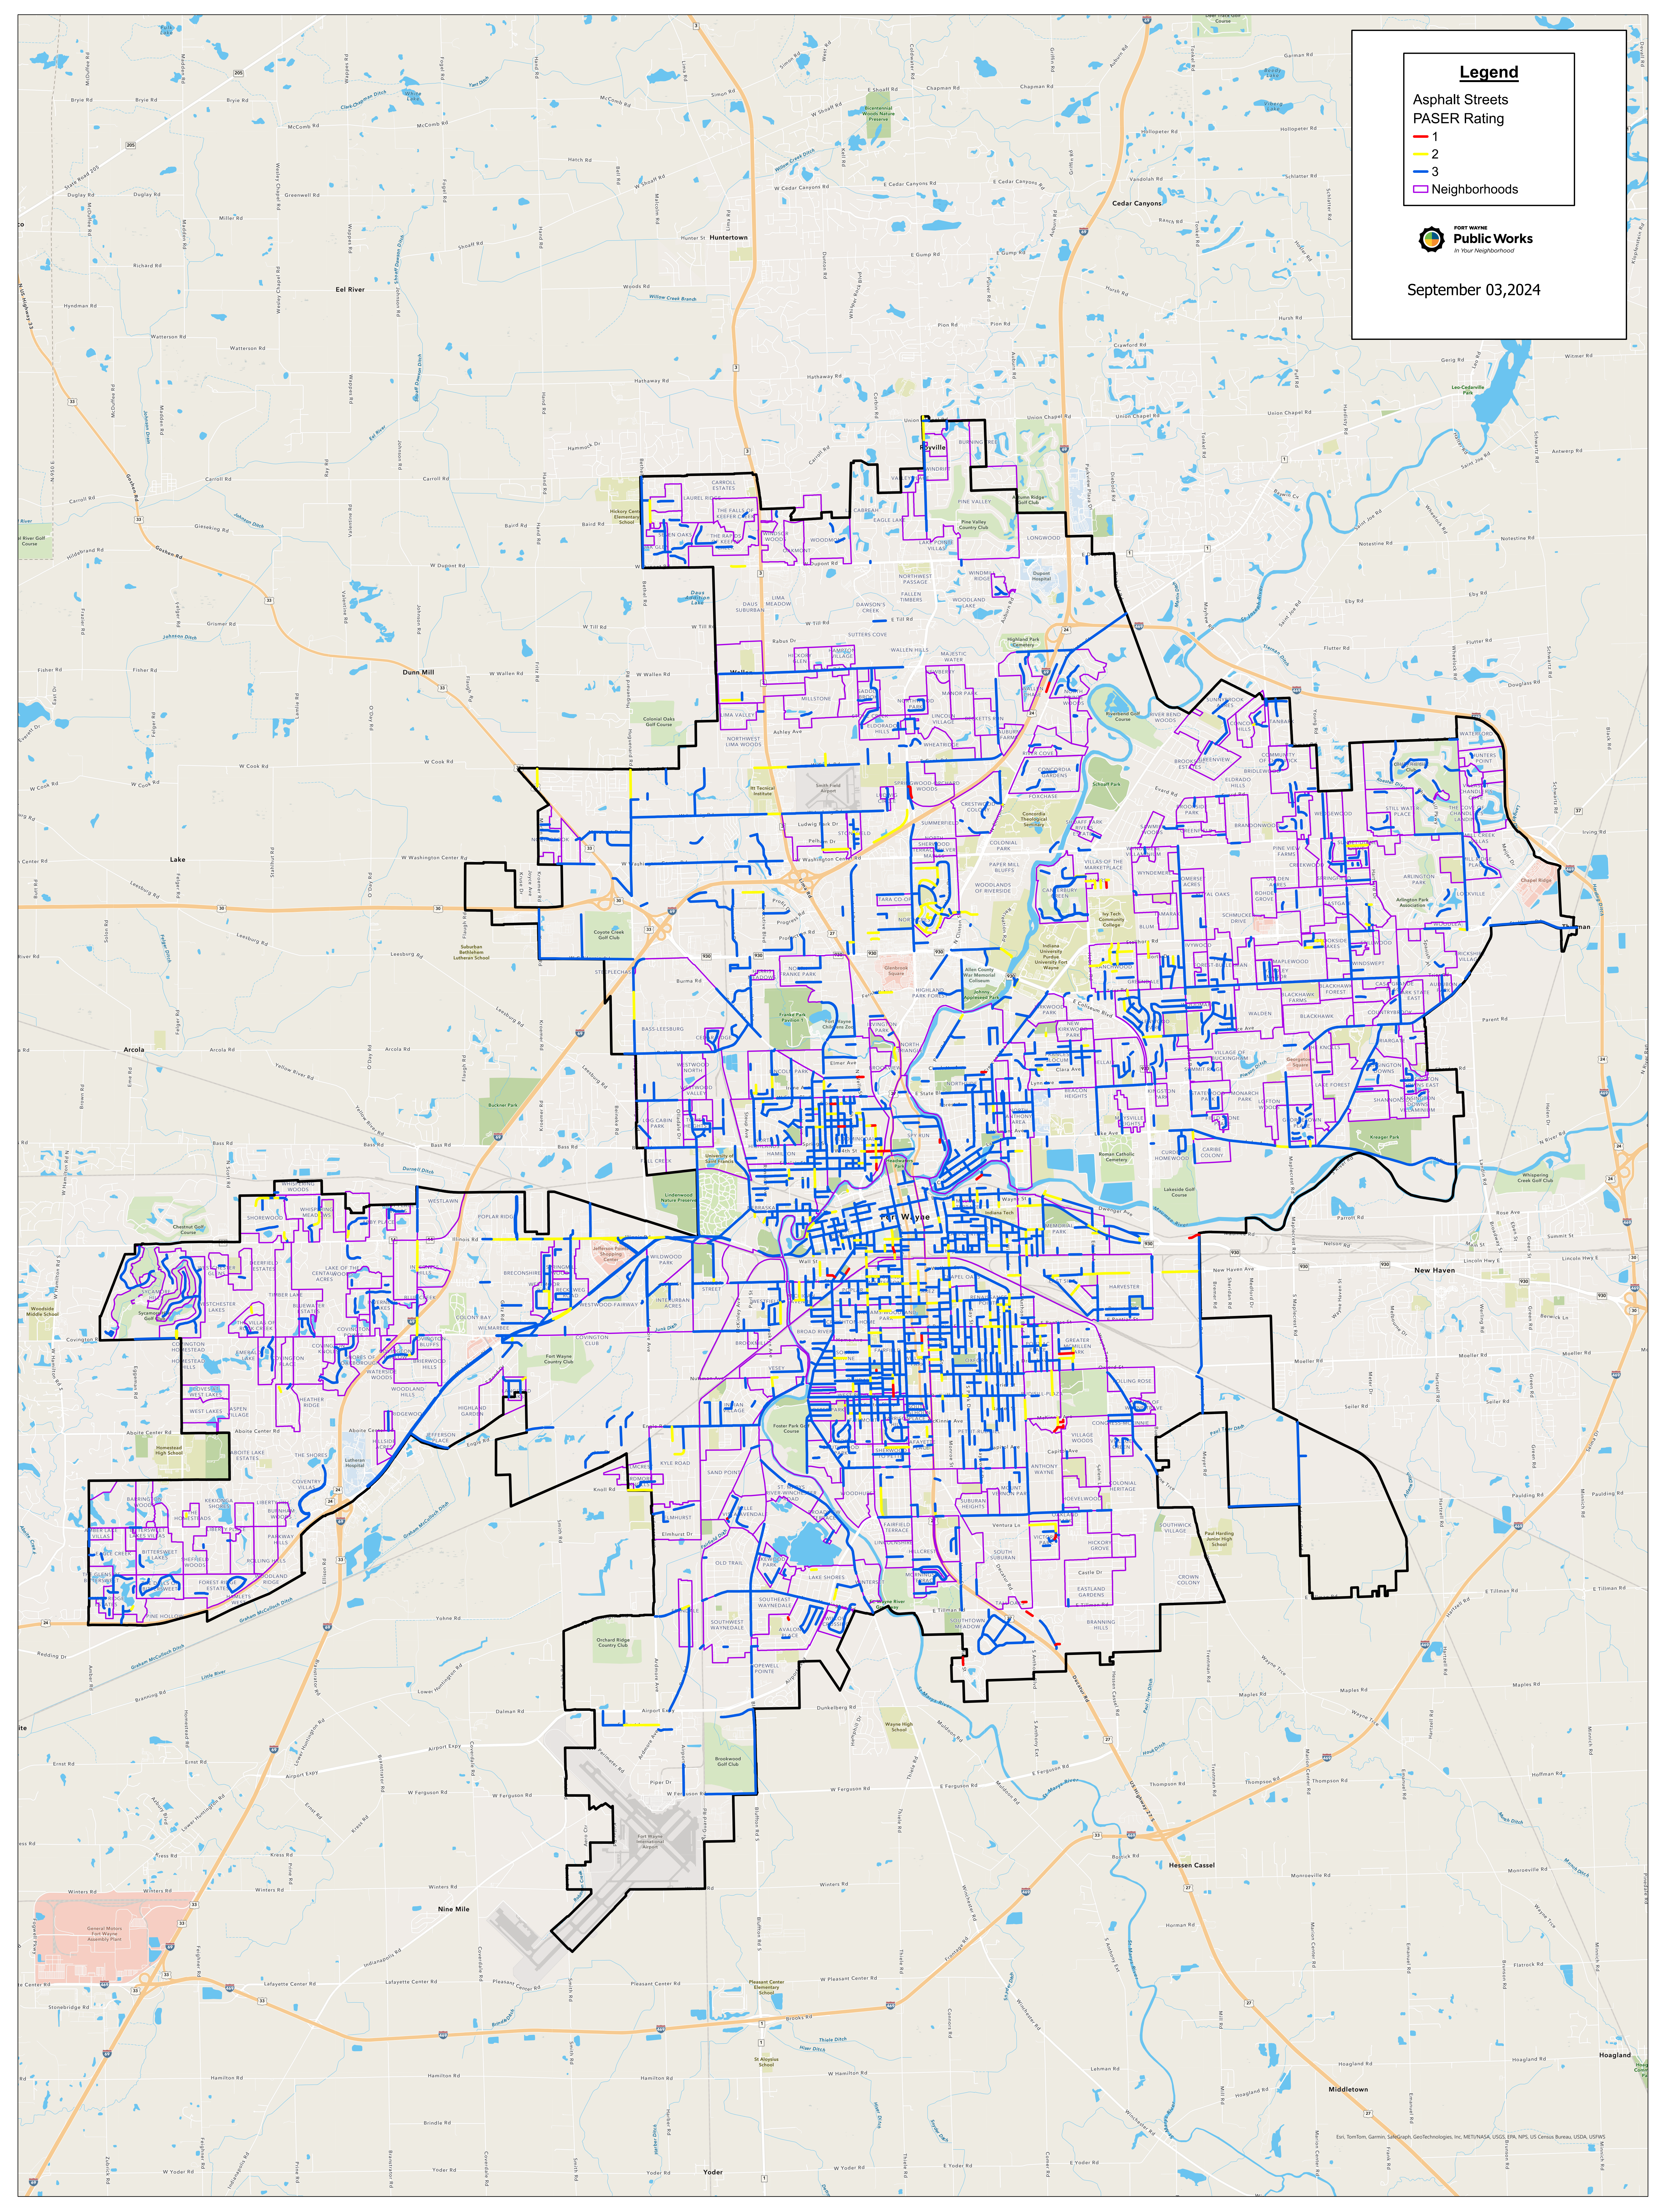

Legend

Asphalt Streets
PASER Rating

- 1
- 2
- 3
- Neighborhoods

September 03, 2024

Esri, TomTom, Garmin, Sillagoth, GeoIntelligence, Inc, METI/MASA, USGS, EPA, NPS, US Census Bureau, USDA, USFWS