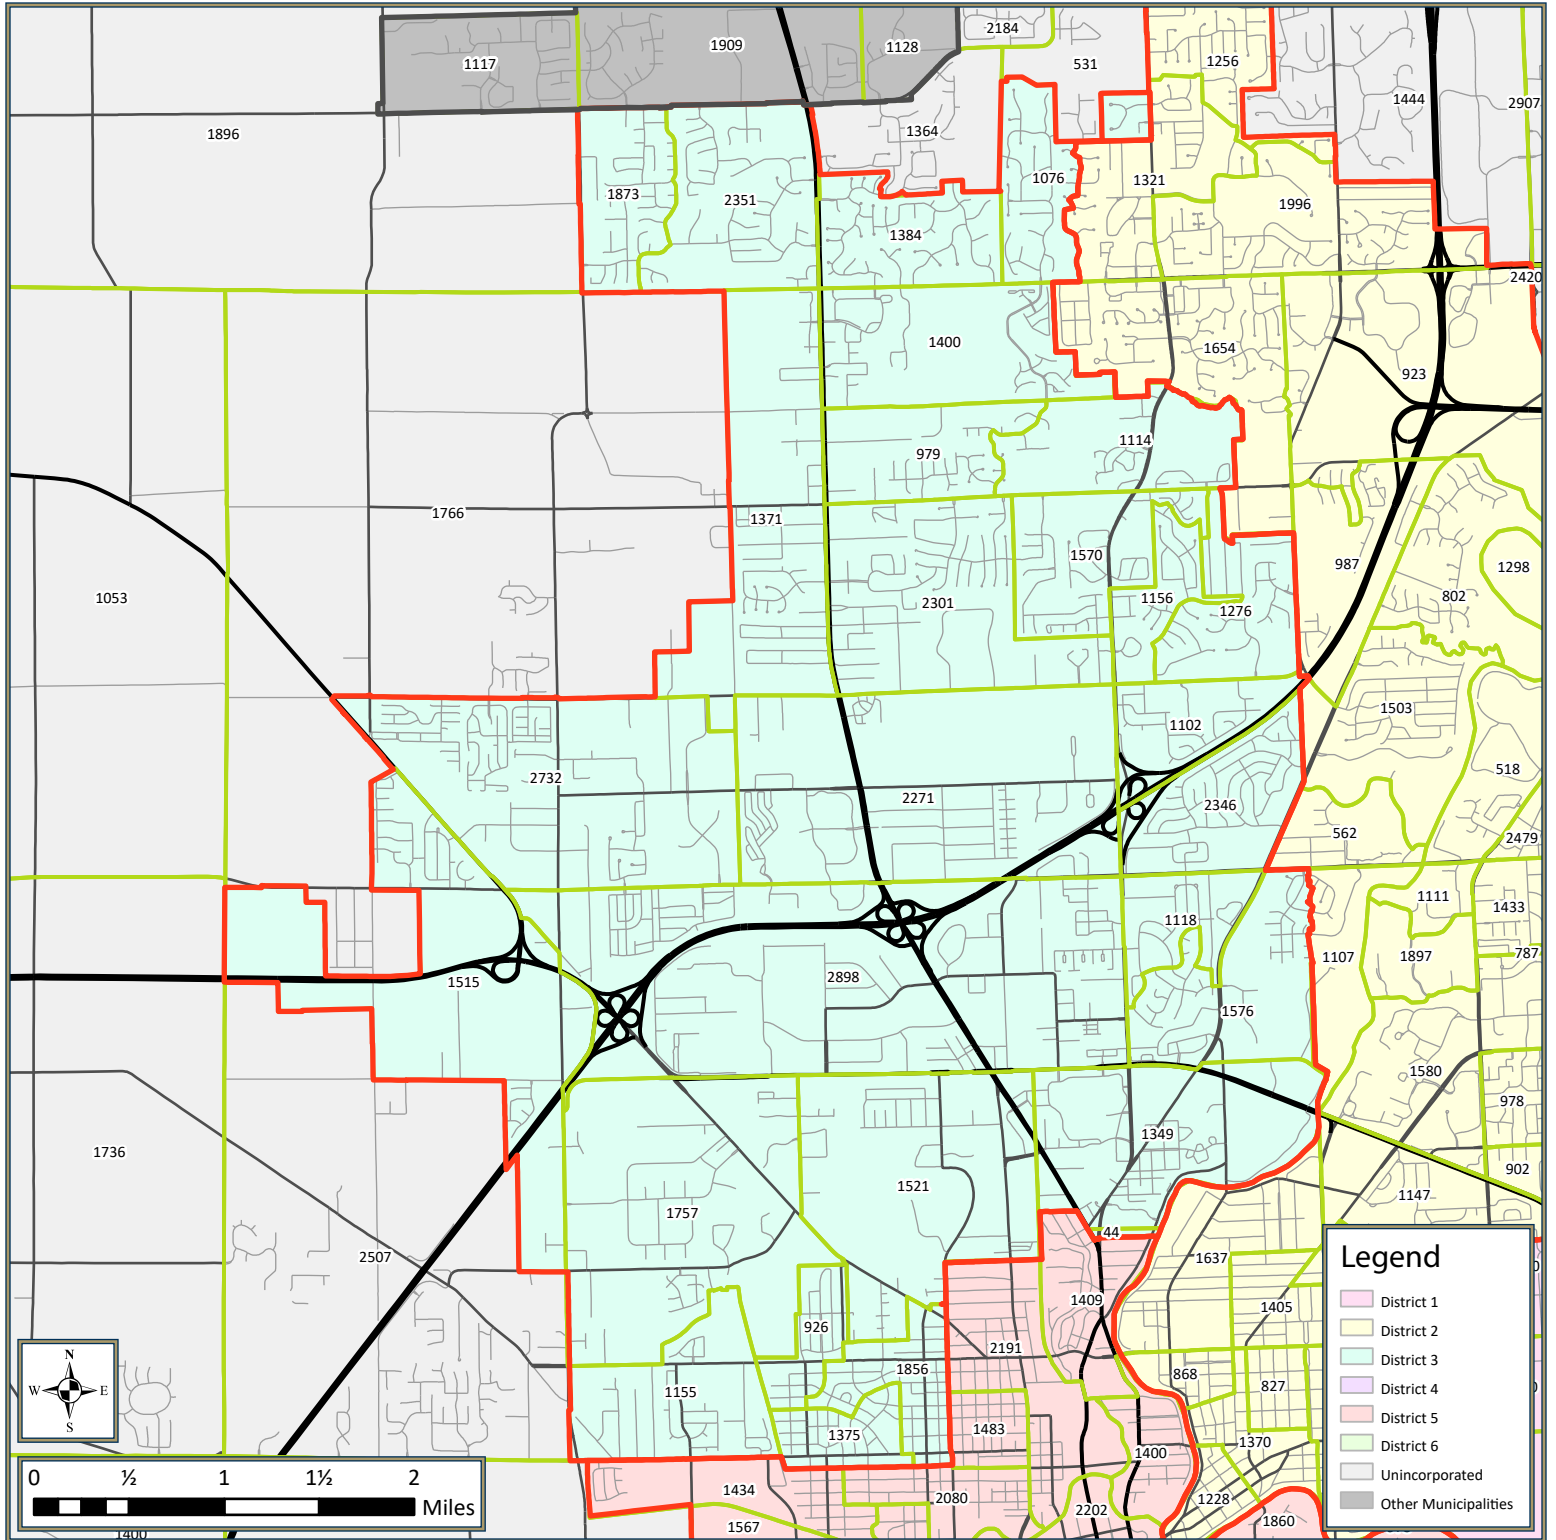

Precinct Population

2022, District 3