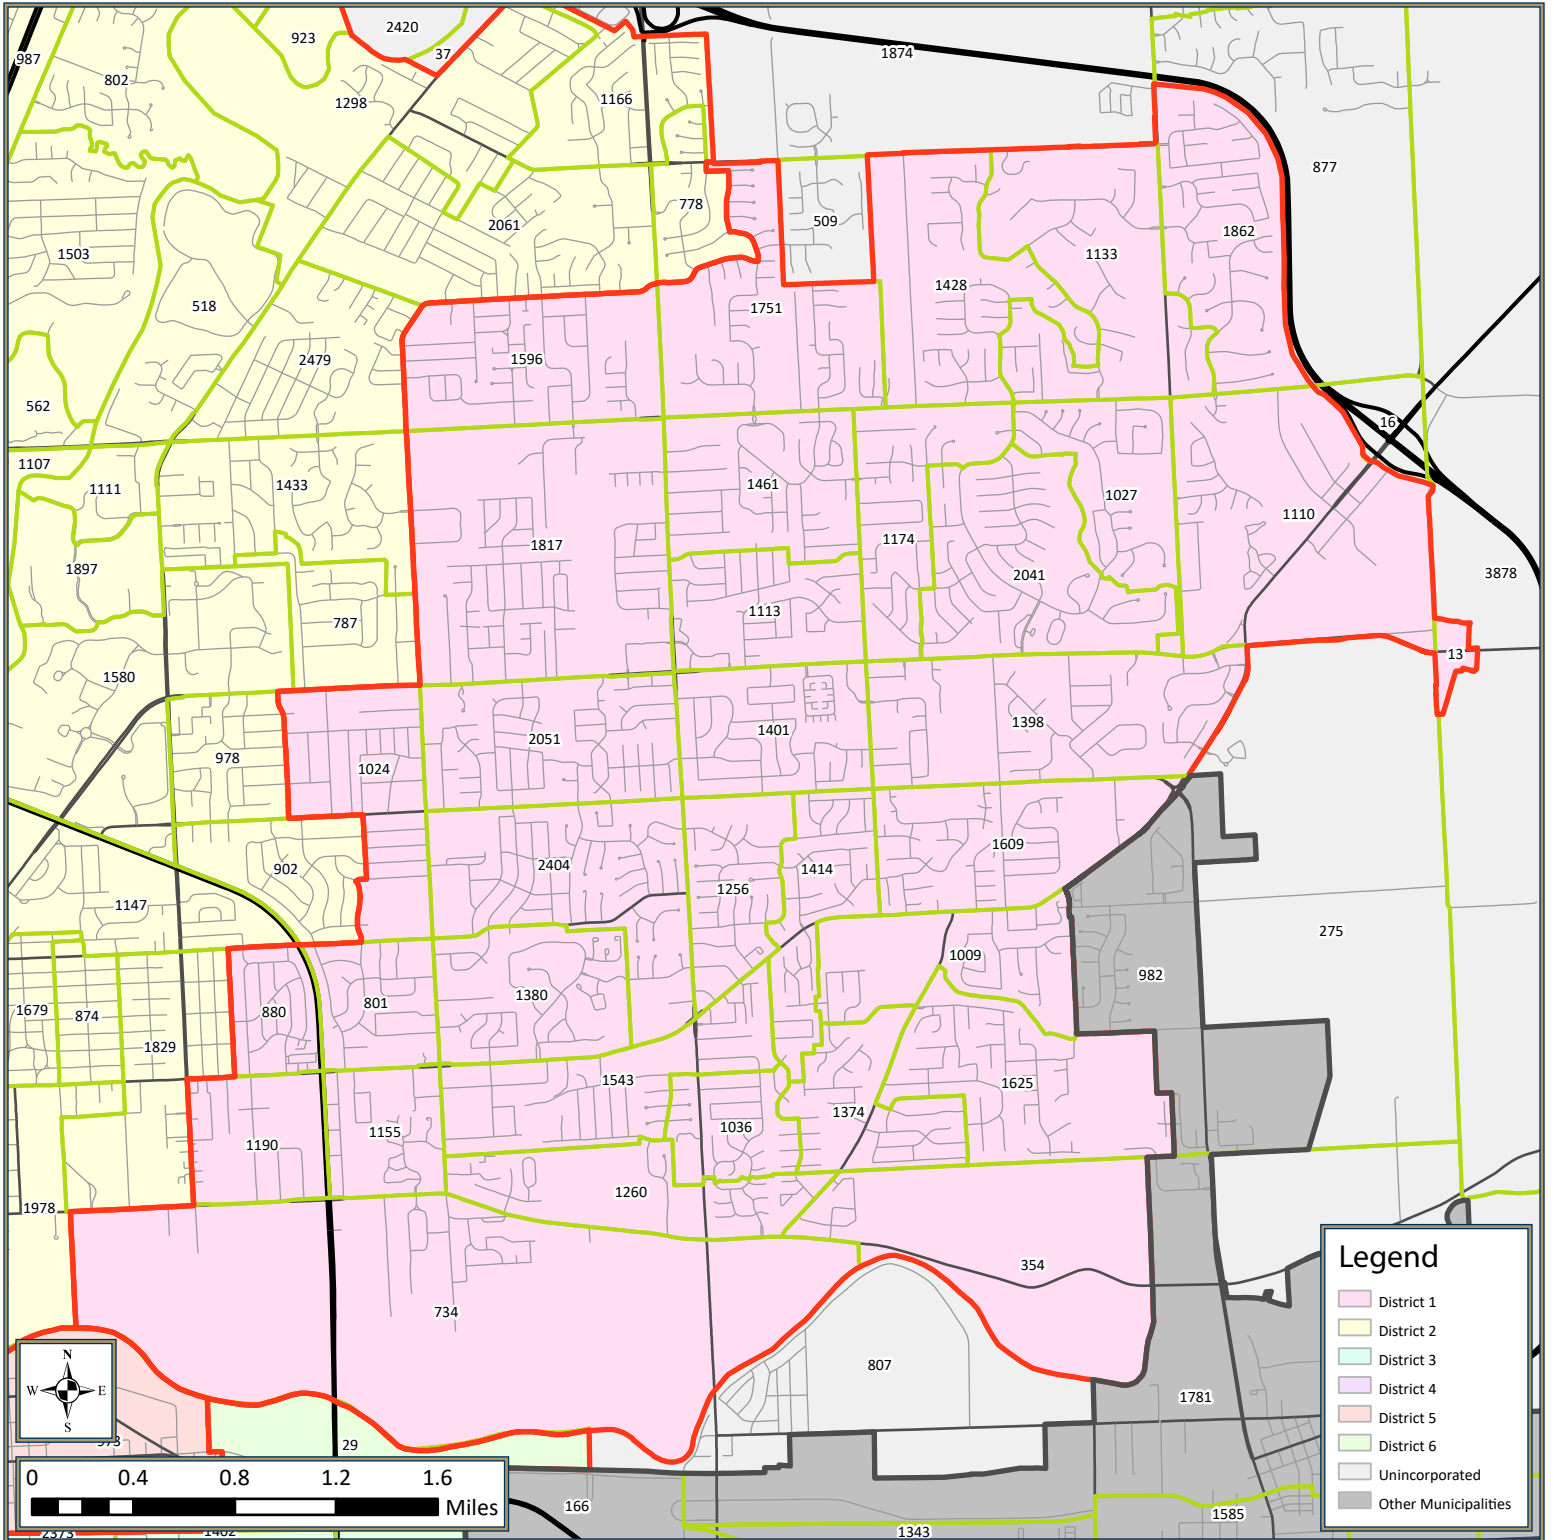

Precinct Population

2022, City of Fort Wayne

COMMUNITY DEVELOPMENT

Vibrant. Prosperous. Growing.

Thomas C. Henry, Mayor

Last Edited: Jan 21, 2022 -by- nmlafa

Source(s): Fort Wayne-Allen County GIS Data,
U.S. Census Bureau, P.L. 94-171, 2010 & 2020

Although strict accuracy standards have been employed in the compilation of this map, Fort Wayne City CDD GIS does not warrant or guarantee the accuracy of the information contained herein and disclaims any and all liability resulting from an error or omission in this map.

Precinct Population

2022, District 1

COMMUNITY DEVELOPMENT

Vibrant. Prosperous. Growing.

Thomas C. Henry, Mayor

Last Edited: Jan 21, 2022 -by- nmlafa

Source(s): Fort Wayne-Allen County GIS Data,
U.S. Census Bureau, P.L. 94-171, 2010 & 2020