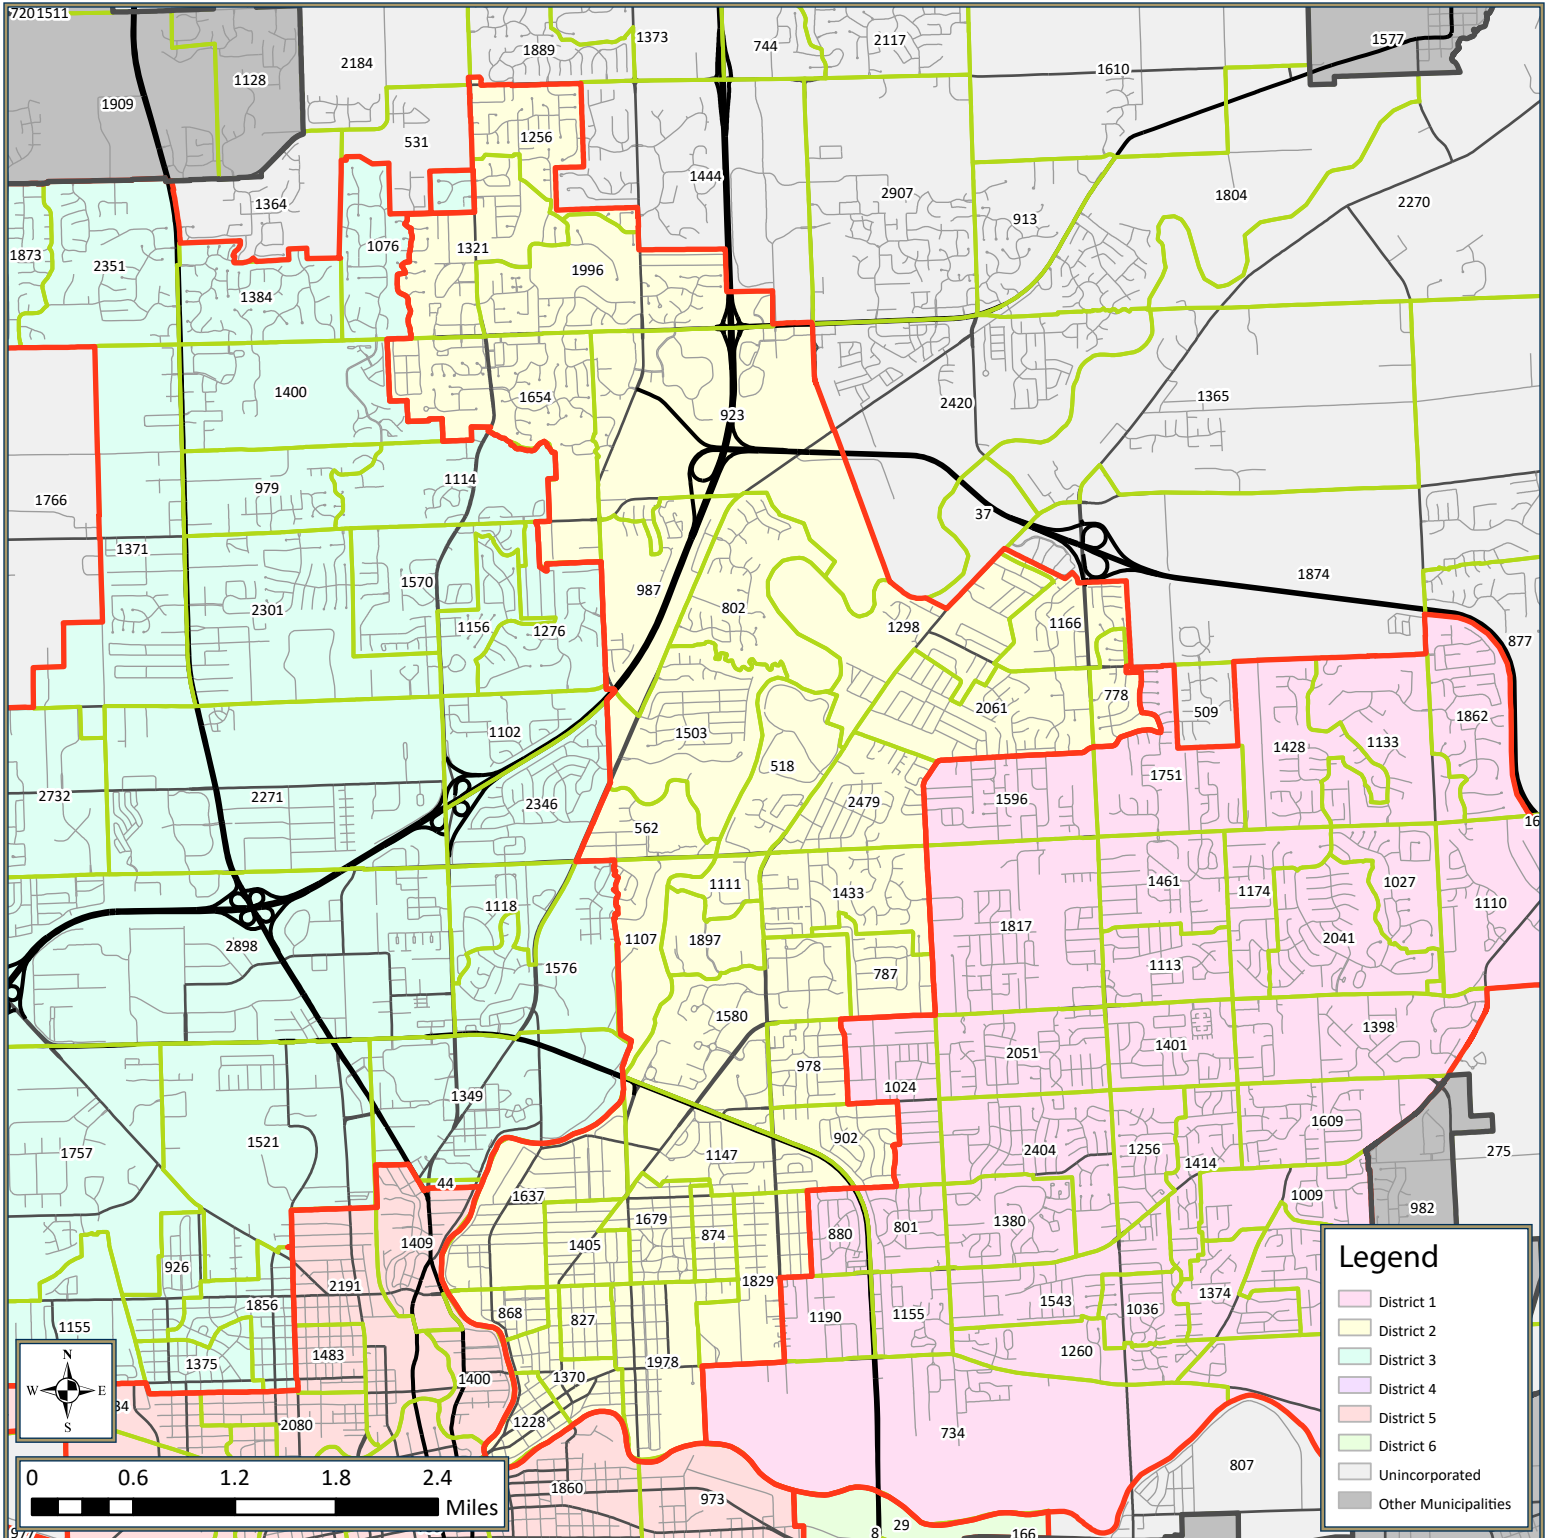

Precinct Population

2022, District 2