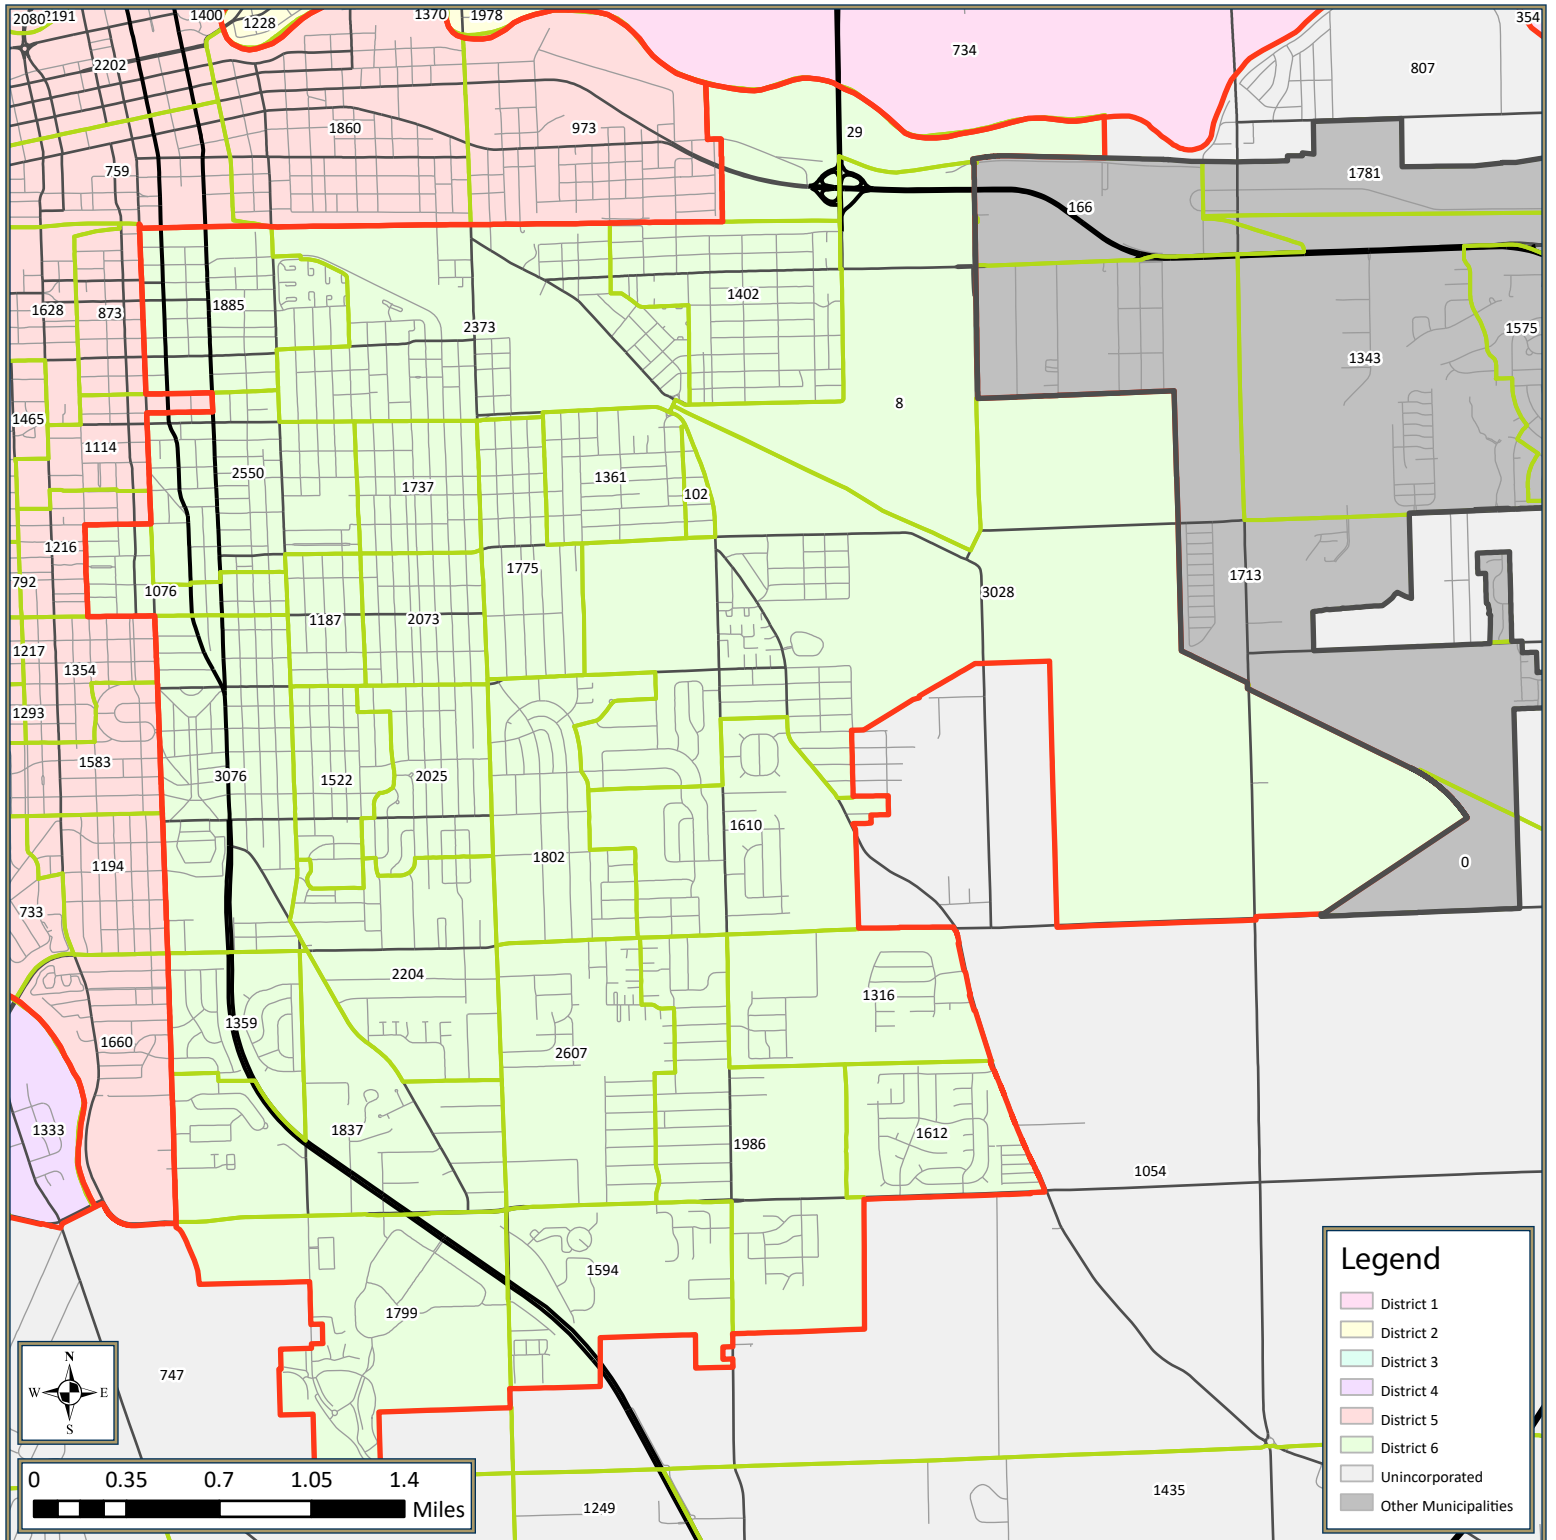

Precinct Population

2022, District 6