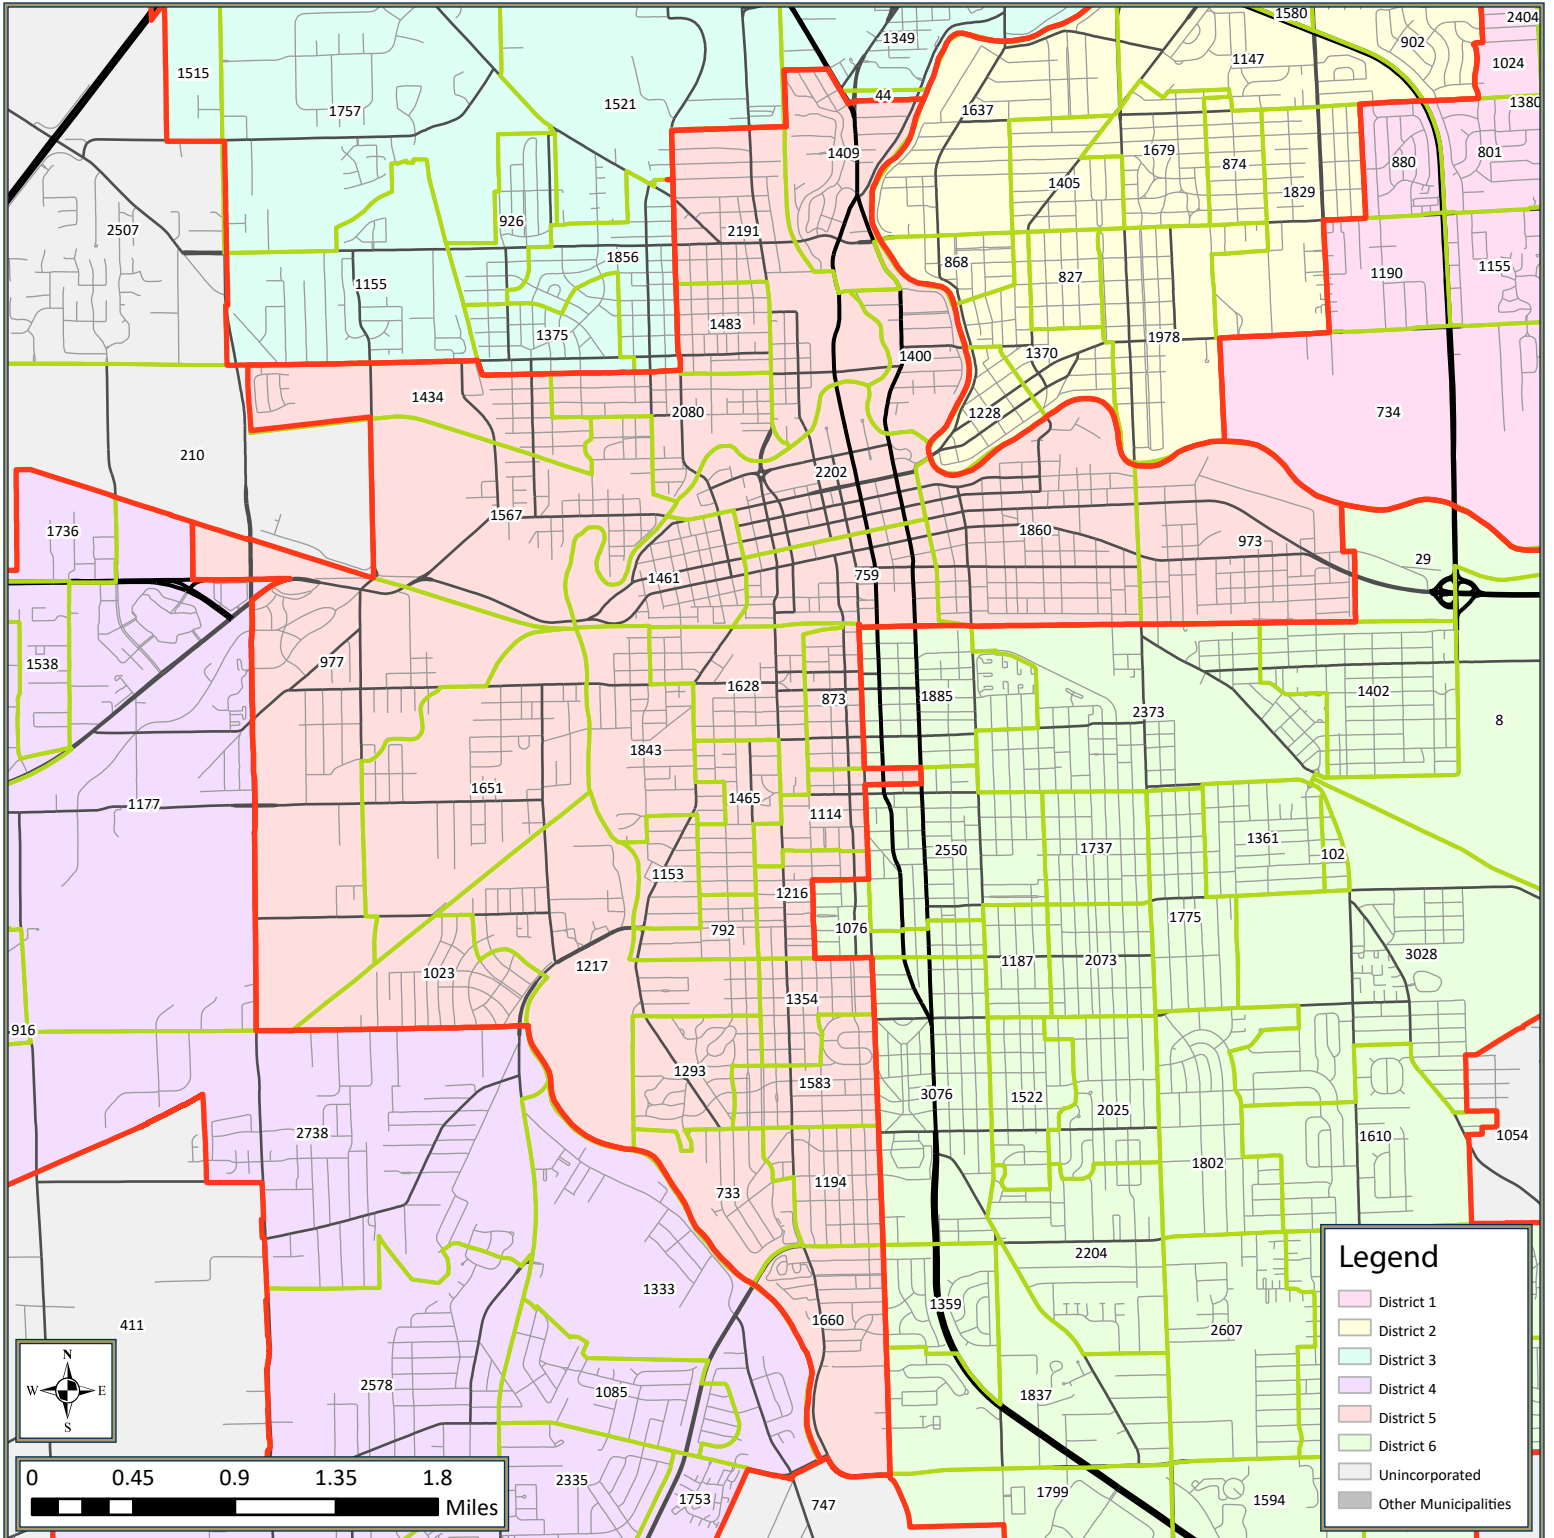

Precinct Population

2022, District 5