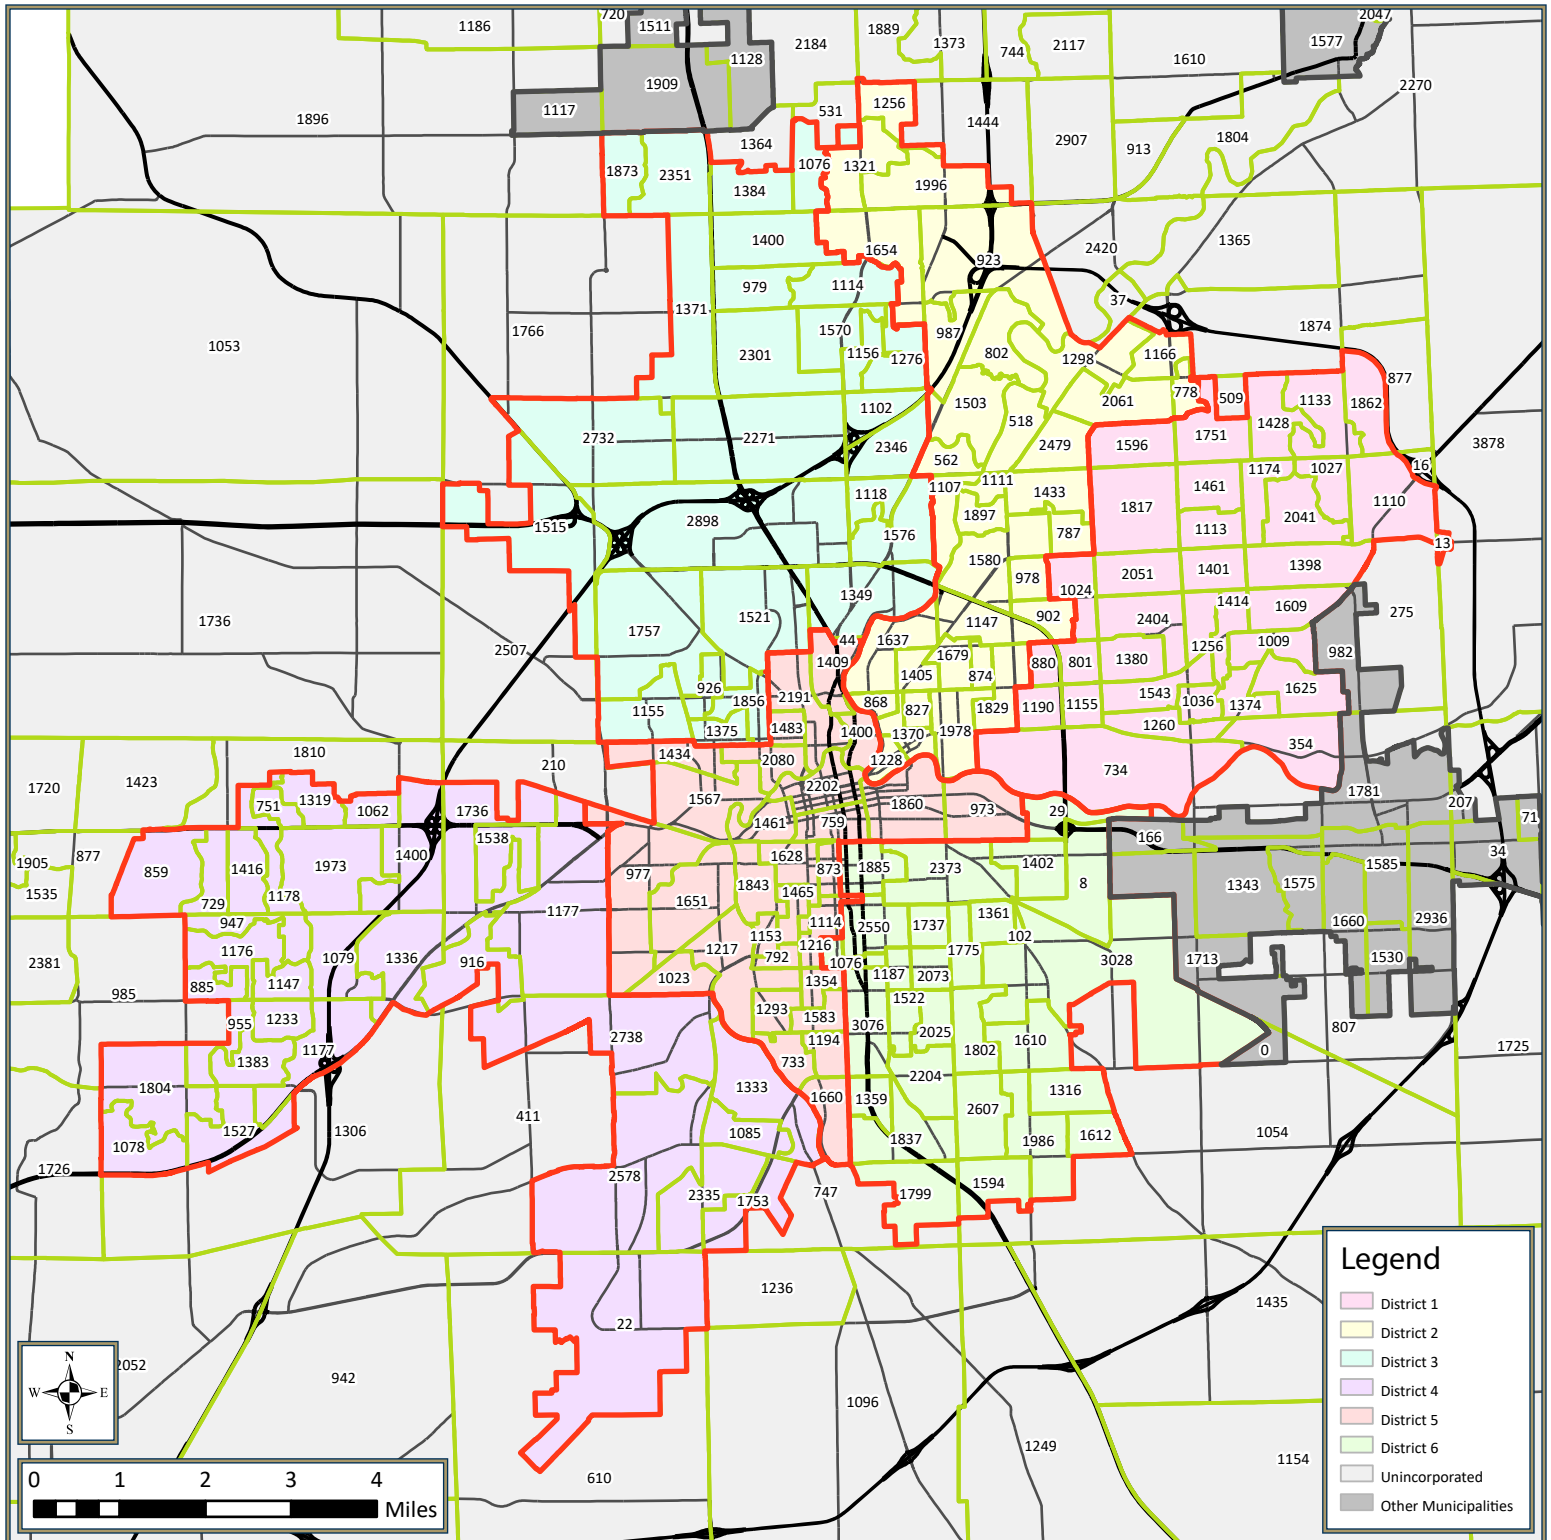

Precinct Population

2022, City of Fort Wayne

COMMUNITY DEVELOPMENT

Vibrant. Prosperous. Growing.

Thomas C. Henry, Mayor

Last Edited: Jan 21, 2022 -by- nmlafa

Source(s): Fort Wayne-Allen County GIS Data,
U.S. Census Bureau, P.L. 94-171, 2010 & 2020

Although strict accuracy standards have been employed in the compilation of this map, Fort Wayne City CDD GIS does not warrant or guarantee the accuracy of the information contained herein and disclaims any and all liability resulting from an error or omission in this map.

Precinct Population

2022, District 1

COMMUNITY DEVELOPMENT

Vibrant. Prosperous. Growing.

Thomas C. Henry, Mayor

Last Edited: Jan 21, 2022 -by- nmlafa

Source(s): Fort Wayne-Allen County GIS Data,
U.S. Census Bureau, P.L. 94-171, 2010 & 2020