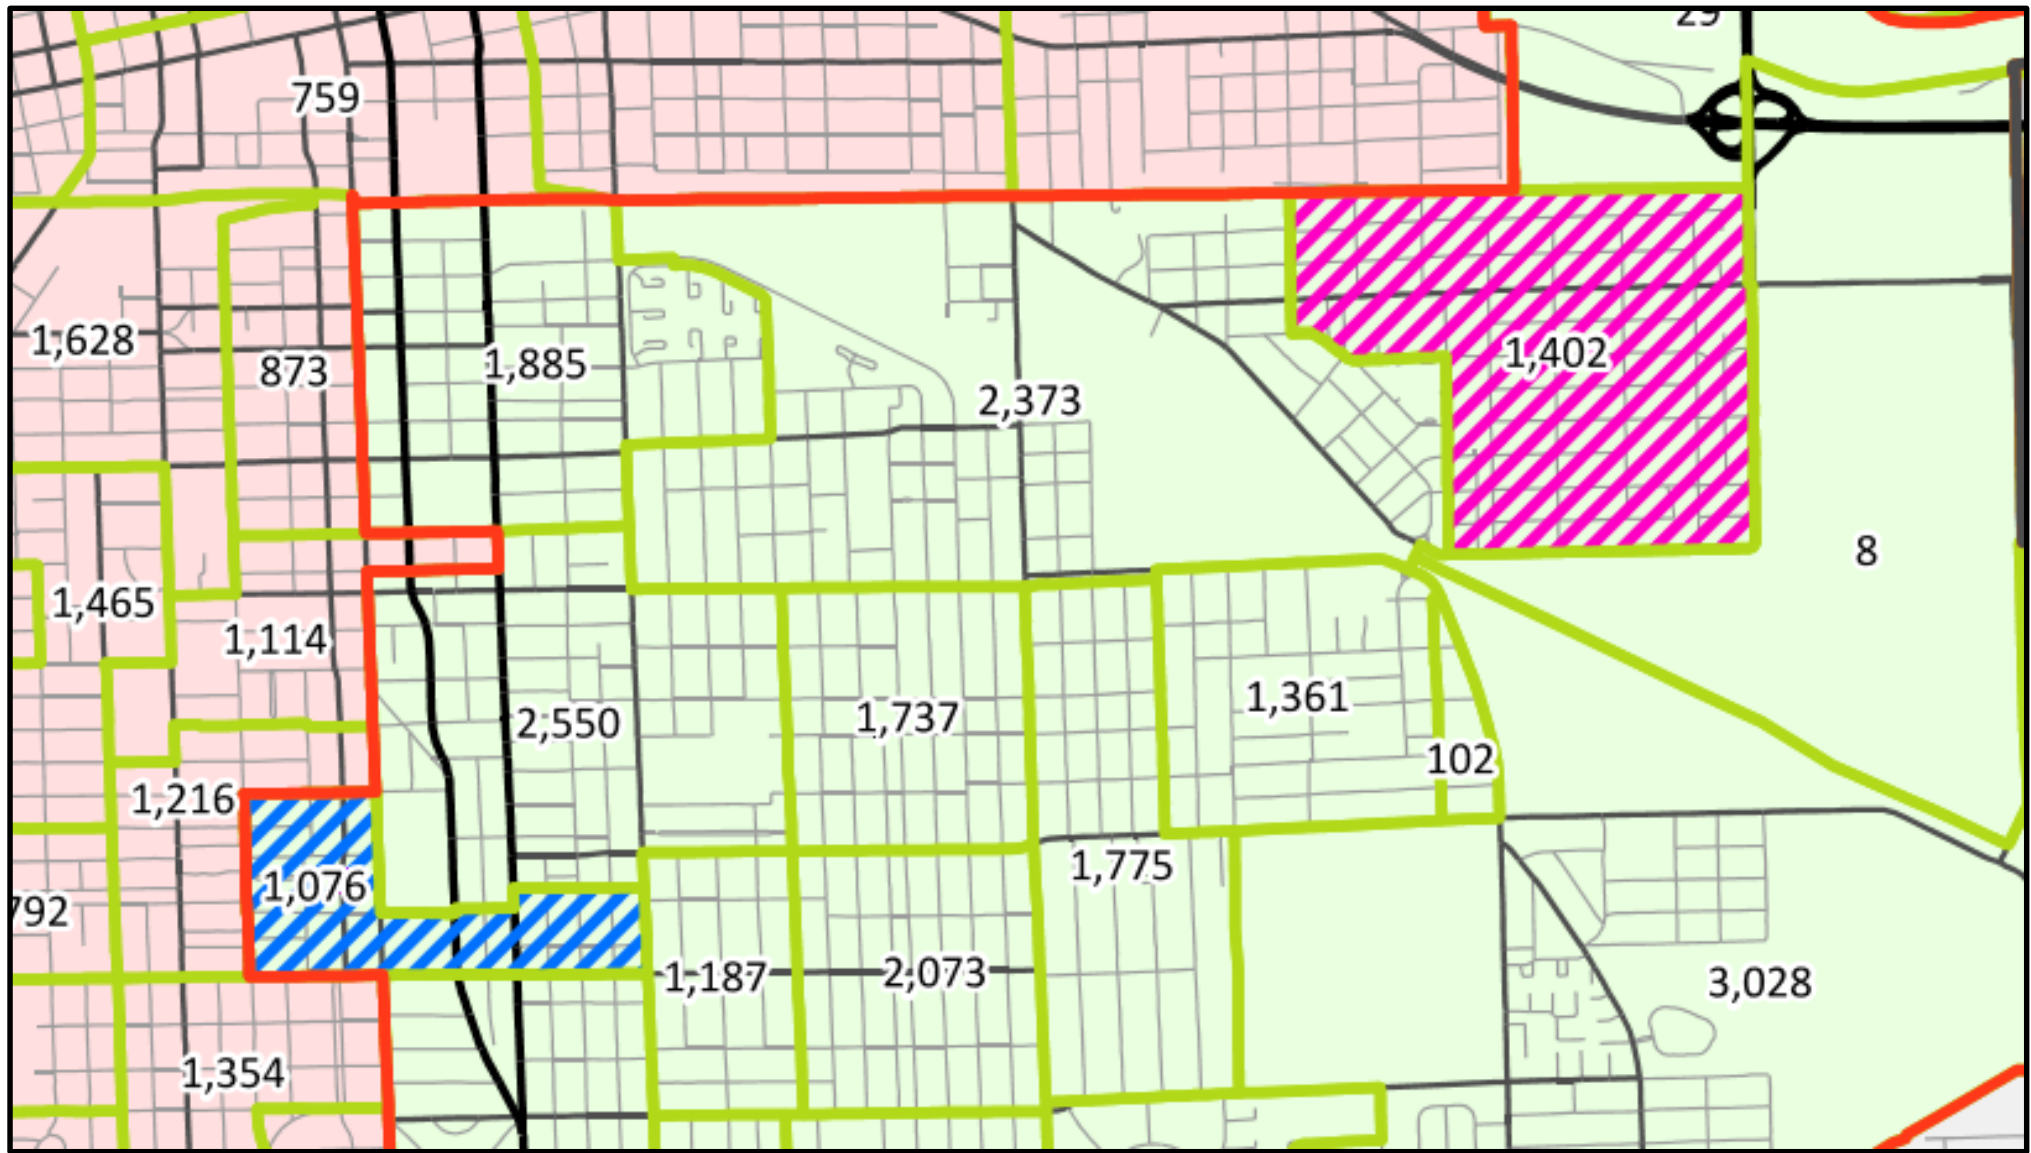

Legend

- 674
- 678

Population (2020, Total Population)		
District	Population	Variance from Average
District 1	44,424	440
District 2	43,941	-43
District 3	43,392	-592
District 4	43,625	-359
District 5	41,588	-2,396
District 6	43,984	2,951
Average District	43, 984	
City Population	263,905	

Moving Precinct 674		
District	Population	Variance
District 1	44,424	440
District 2	43,941	-43
District 3	43,392	-592
District 4	43,625	-359
District 5	42,990	-994
District 6	45,533	1,549
Average District	43, 984	
City Population	263,905	

Moving Precinct 678		
District	Population	Variance
District 1	44,424	440
District 2	43,941	-43
District 3	43,392	-592
District 4	43,625	-359
District 5	42,664	-1,320
District 6	45,859	1,875
Average District	43, 984	
City Population	263,905	